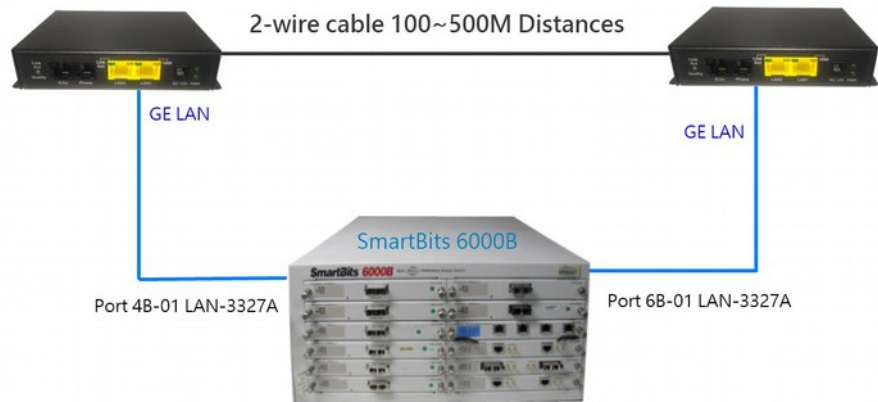

Descriptions

YODA COMMUNICATIONS, INC.

Model Name : V102G G.hn
Product Name : VDSL2 Giga Lan Extender
Test Purpose :
Test Type : Performance Test results

Test Environments :

EUT	Descriptions
ISSI G.hn	Vander VDSL2 Lan Extender
Test Fixture	
Operation System	WINDOWS 7 Pro
Operation Application	SmartWindow 9.50.159
Ethernet Cable	3M Patch Cord x 2
Coaxial Cable	2wire cable(cat5e) 100M x 5
SmartBits 6000B + LAN-3327A	network analysis of 10/100/1000Mbps
Room temperature	20 degree C

Test Structure

Result

V102G-2wire

距離 (Distances)	傳送方向(TX/RX)	封包大小(Frame Size)	64Bytes	封包大小(Frame Size)	1518Bytes
	設備介面(Interface)	Port 4B-01 LAN-3327A	Port 6B-01 LAN-3327A	Port 4B-01 LAN-3327A	Port 6B-01 LAN-3327A
100M	TX(Mbps)	999.99	999.98	999.98	999.97
	RX(Mbps)	302.92	316.93	318.72	346.36
200M	TX(Mbps)	999.99	999.98	999.98	999.97
	RX(Mbps)	274.91	272.32	277.96	282.68
300M	TX(Mbps)	999.99	999.98	999.98	1000.00
	RX(Mbps)	237.22	222.78	243.11	209.54
400M	TX(Mbps)	999.99	999.98	999.97	999.98
	RX(Mbps)	177.94	179.17	166.20	163.90
500M	TX(Mbps)	999.99	999.98	999.98	999.97
	RX(Mbps)	134.91	131.60	123.06	104.58