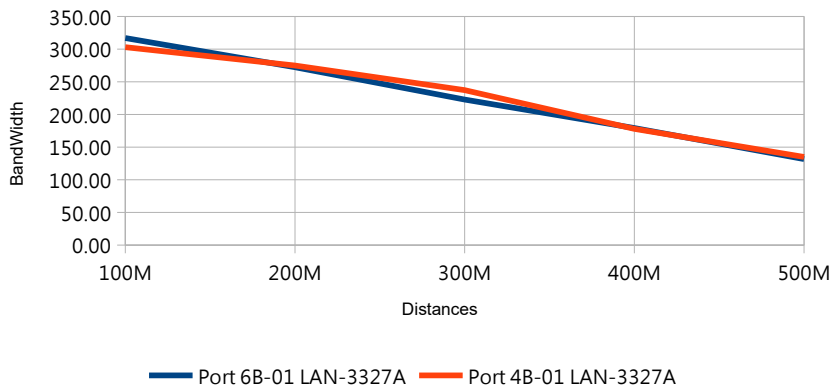

Descriptions

YODA COMMUNICATIONS, INC.

Model Name : V102G G.hn
Product Name : VDSL2 Giga Lan Extender
Test Purpose :
Test Type : Performance Test results

Test Environments :

EUT	Descriptions
ISSI G.hn	Vander VDSL2 Lan Extender
Test Fixture	
Operation System	WINDOWS 7 Pro
Operation Application	SmartWindow 9.50.159
Ethernet Cable	3M Patch Cord x 2
Coaxial Cable	2wire cable(cat5e) 100M x 5
SmartBits 6000B + LAN-3327A	network analysis of 10/100/1000Mbps
Room temperature	20 degree C

Test Structure

Result

V102G-2wire

距離 (Distances)	傳送方向(TX/RX)	封包大小(Frame Size)	64Bytes	封包大小(Frame Size)	1518Bytes
	設備介面(Interface)	Port 4B-01 LAN-3327A	Port 6B-01 LAN-3327A	Port 4B-01 LAN-3327A	Port 6B-01 LAN-3327A
100M	TX(Mbps)	999.99	999.98	999.98	999.97
	RX(Mbps)	302.92	316.93	318.72	346.36
200M	TX(Mbps)	999.99	999.98	999.98	999.97
	RX(Mbps)	274.91	272.32	277.96	282.68
300M	TX(Mbps)	999.99	999.98	999.98	1000.00
	RX(Mbps)	237.22	222.78	243.11	209.54
400M	TX(Mbps)	999.99	999.98	999.97	999.98
	RX(Mbps)	177.94	179.17	166.20	163.90
500M	TX(Mbps)	999.99	999.98	999.98	999.97
	RX(Mbps)	134.91	131.60	123.06	104.58

64Bytes
Frame Size Test results

1518Bytes
Frame Size Test results